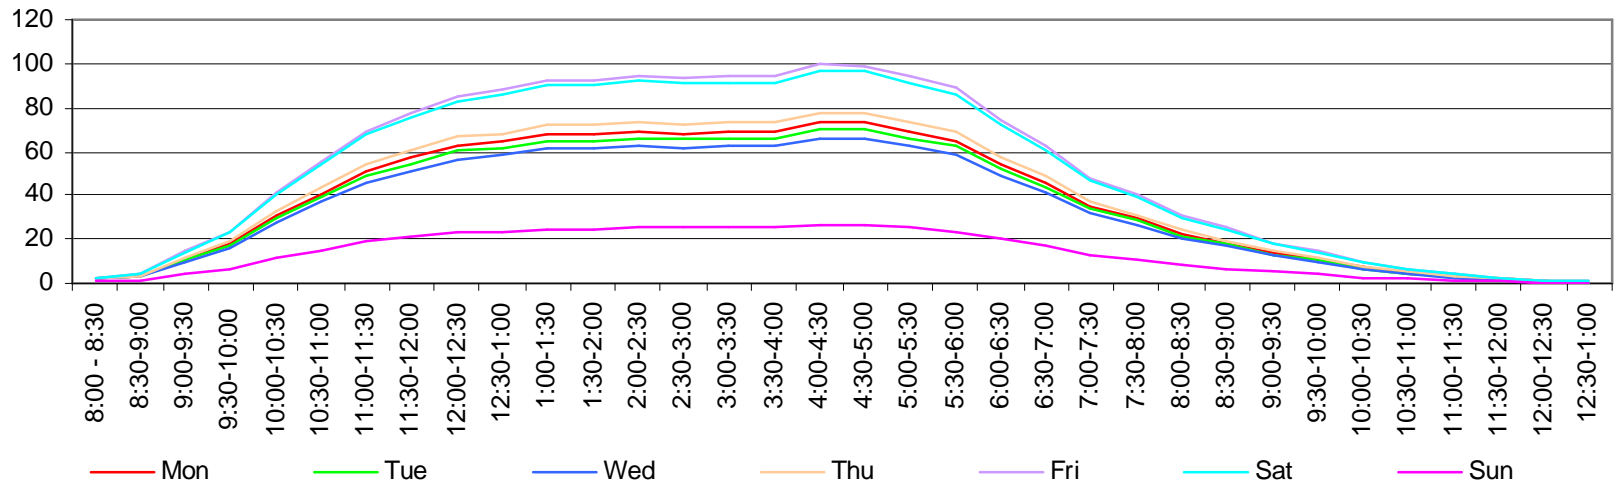

# NICS Delay Queue Forecast

April 2006

Percentage of Work Received by Day of Week  
Call Center & FBI